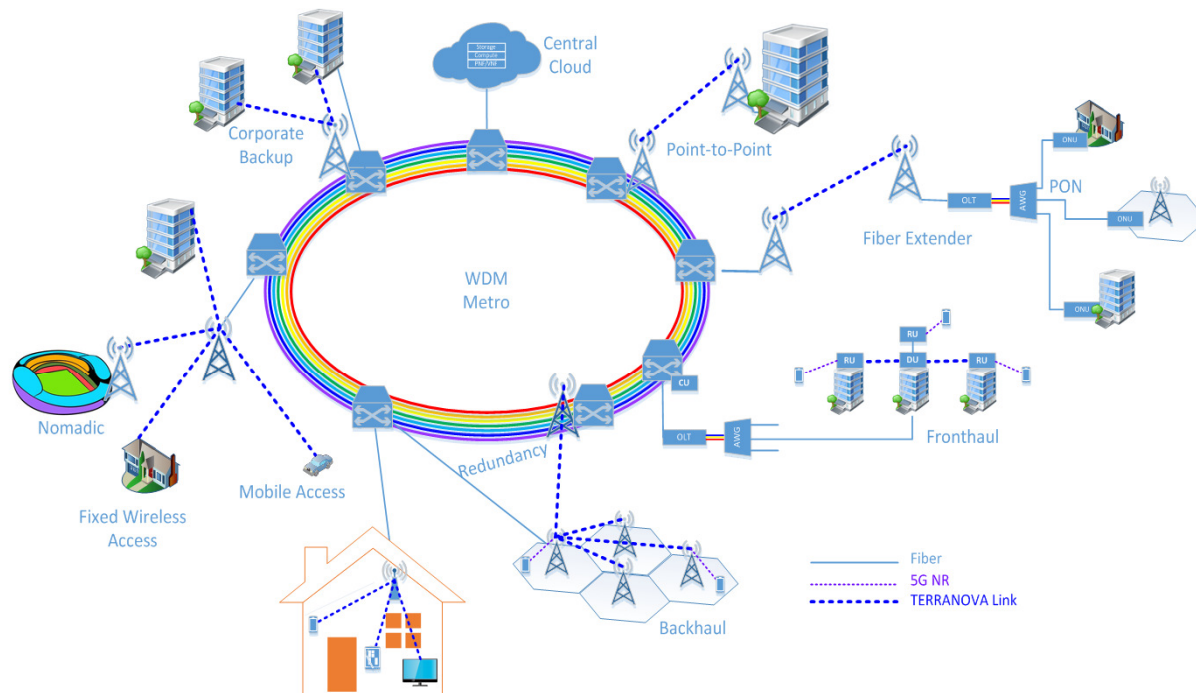

Tbps Wireless Connectivity by THz innovative technologies to deliver Optical NW QoE in SB5G

- ✓ Baseband signal processing for the complete optical and wireless link
- ✓ THz wireless frontends and their integration with photonic components
- ✓ THz network information theory framework and channel & interference models
- ✓ Higher order modulation schemes and pencil beamforming antenna arrays
- ✓ MAC protocols, caching techniques and multiple access schemes